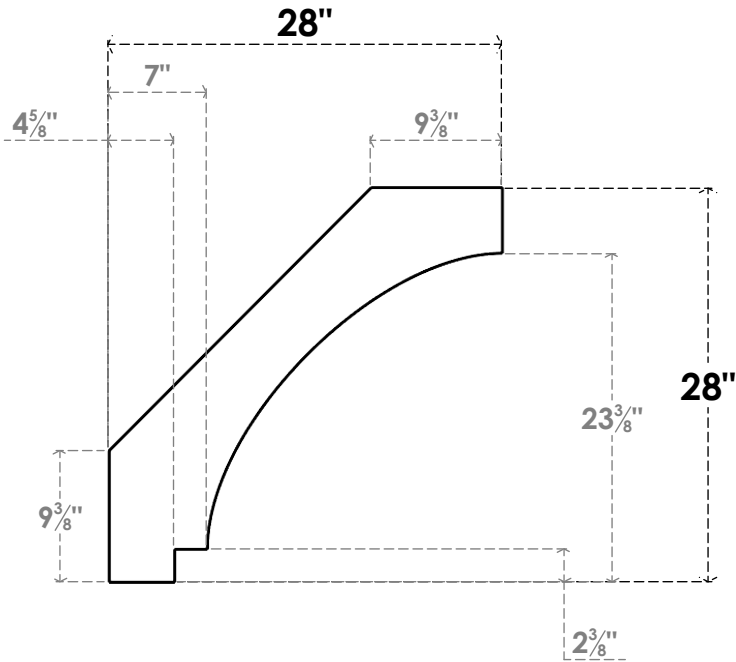

ITEM NUMBER: BRCPC060X28000X28000IMP

6"W X 28"D X 28"H IMPERIAL ARCHITECTURAL GRADE PVC CLOSED KNEE BRACE

SIDE PROFILE

FRONT PROFILE

ISOMETRIC

EKENA MILLWORK
2300 WEST MAIN ST.
CLARKSVILLE, TX 75426
TOLL FREE: 866-607-0453
WWW.EKENAMILLWORK.COM