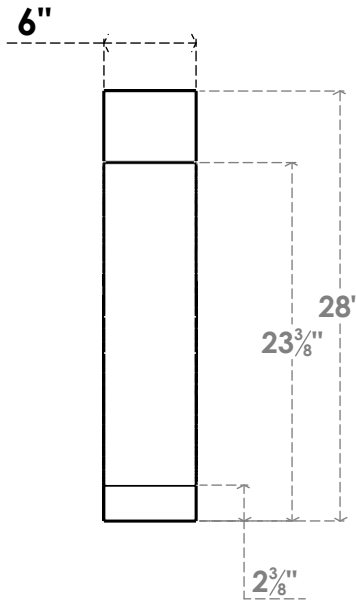

ITEM NUMBER: BRCPC060X28000X28000IMP

6"W X 28"D X 28"H IMPERIAL ARCHITECTURAL GRADE PVC CLOSED KNEE BRACE

SIDE PROFILE

FRONT PROFILE

ISOMETRIC

EKENA MILLWORK
2300 WEST MAIN ST.
CLARKSVILLE, TX 75426
TOLL FREE: 866-607-0453
WWW.EKENAMILLWORK.COM

NOTES

1. INSTALLATION TO BE COMPLETED IN ACCORDANCE WITH MANUFACTURER'S SPECIFICATIONS.
2. DRAWING MAY NOT BE TO SCALE
3. THIS DRAWING IS INTENDED FOR DESIGN AND PLANNING PURPOSES ONLY.
4. ALL INFORMATION CONTAINED HEREIN WAS CURRENT AT THE TIME OF DEVELOPMENT BUT MUST BE REVIEWED AND APPROVED BY THE PRODUCT MANUFACTURER TO BE CONSIDERED ACCURATE.
5. ARCHITECTURAL GRADE PVC PRODUCTS ARE MADE FROM EXPANDED CELLULAR PVC AND COME NATURALLY WHITE BUT MAY BE PAINTED